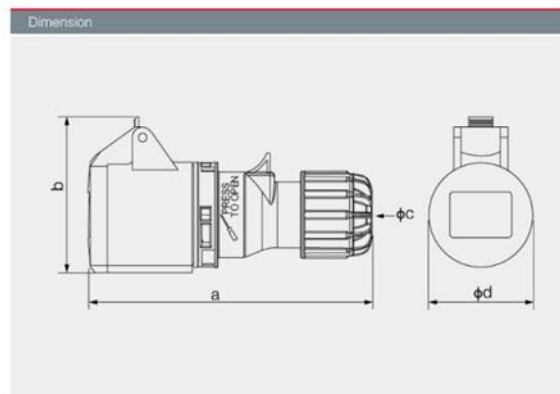

Product Code

VP30012

32A 2P+E Coupler IP44

★ Rated current:32A
★ Rated voltage: AC 100-130~
★ No. of poles:2P+E
★ Protection degree: IP44
★ Housing material: Flame Retardant PA6 RoHS Reach Contact: nickel-plated brass RoHS Reach
★ Standards: IEC60309-1, IEC60309-2
★ Certificates: S,CB,CE,TUV,ISO9001:2008,RoHS,REACH

Current	16A			32A		
Pole	3	4	5	3	4	5
a	130	135	142	162	162	163.5
b	75.6	83	89.5	94	94	100
c	15	15	17	22	22	22
d	52	58	62.8	64.6	64.6	71
Cable size(mm ²)	1-2.5			2.5-6		